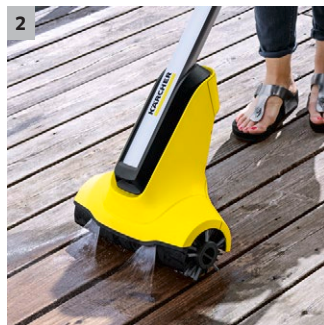

## PCL 4 patio cleaner

Thanks to its rotating roller brushes and integrated water distribution, the PCL 4 patio cleaner removes dirt from wooden patios thoroughly and evenly.

**1 Two high-quality rotating roller brushes (included in the scope of supply for wooden surfaces)**

- Thorough and even cleaning of wooden surfaces in outside areas with good area performance.

**2 Two nozzles above the roller brushes**

- Loosens and removes dirt in a single step. Removes stubborn dirt.

**3 Water volume can be regulated via a valve**

- Water-efficient cleaning.

**4 Central attachment of the roller brushes**

- Cleaning up to the edge of the surface - even for corners and edges.