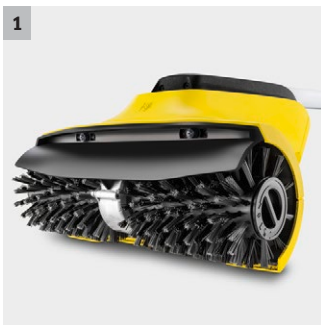

## PCL 4 patio cleaner

Thanks to its rotating roller brushes and integrated water distribution, the PCL 4 patio cleaner removes dirt from wooden patios thoroughly and evenly.

**1 Two high-quality rotating roller brushes (included in the scope of supply for wooden surfaces)**

- Thorough and even cleaning of wooden surfaces in outside areas with good area performance.

**2 Two nozzles above the roller brushes**

- Loosens and removes dirt in a single step. Removes stubborn dirt.

**3 Water volume can be regulated via a valve**

- Water-efficient cleaning.

**4 Central attachment of the roller brushes**

- Cleaning up to the edge of the surface - even for corners and edges.