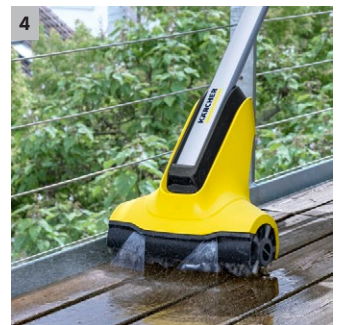

## PCL 4 patio cleaner

Thanks to its rotating roller brushes and integrated water distribution, the PCL 4 patio cleaner removes dirt from wooden patios thoroughly and evenly.

**1 Two high-quality rotating roller brushes (included in the scope of supply for wooden surfaces)**

- Thorough and even cleaning of wooden surfaces in outside areas with good area performance.

**2 Two nozzles above the roller brushes**

- Loosens and removes dirt in a single step. Removes stubborn dirt.

**3 Water volume can be regulated via a valve**

- Water-efficient cleaning.

**4 Central attachment of the roller brushes**

- Cleaning up to the edge of the surface - even for corners and edges.