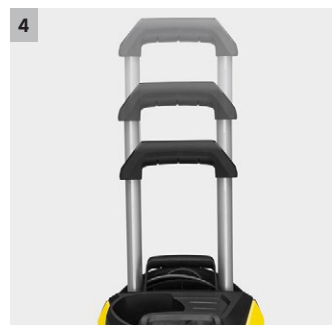

## K 7 Full Control Plus

The Kärcher K 7 Full Control Plus pressure washer incl. spray gun with buttons for pressure level regulation and detergent dosing, plus an LCD display for pressure control.

### 1 Power gun Full Control Plus

- With buttons for pressure regulation and detergent dosing.
- The LCD display on the Full Control Plus Power trigger gun enables users to easily check the setting they have applied.

### 2 3-in-1 Multi Jet spray lance

- Easily switch between flat spray, rotary and detergent nozzle by turning the spray lance.