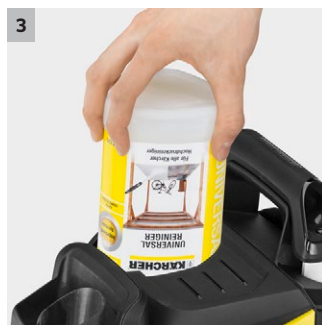

## K 7 Full Control Plus

The Kärcher K 7 Full Control Plus pressure washer incl. spray gun with buttons for pressure level regulation and detergent dosing, plus an LCD display for pressure control.

### 1 Power gun Full Control Plus

- With buttons for pressure regulation and detergent dosing.
- The LCD display on the Full Control Plus Power trigger gun enables users to easily check the setting they have applied.

### 2 3-in-1 Multi Jet spray lance

- Easily switch between flat spray, rotary and detergent nozzle by turning the spray lance.