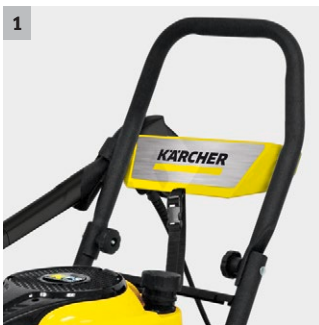

## G 7.180

With no power outlet in sight, the petrol-powered G 7.180 pressure washer makes autonomous cleaning possible without the need for a power supply. Its excellent performance data is impressive, too.

### 1 Foldable frame

- The foldable frame makes the G 7.180 light and easy to store.