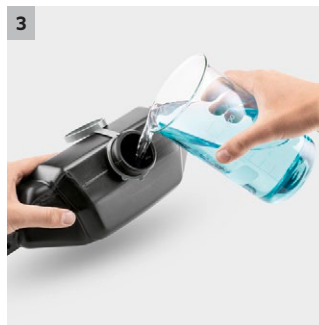

## G 7.180

With no power outlet in sight, the petrol-powered G 7.180 pressure washer makes autonomous cleaning possible without the need for a power supply. Its excellent performance data is impressive, too.

### 1 Foldable frame

- The foldable frame makes the G 7.180 light and easy to store.

### 3 Removable detergent tank

- The removable detergent tank makes filling up with detergent easy.
- The tank can be cleaned easily.